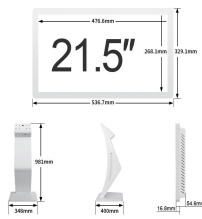

SIZE CONFIGURATION TABLE