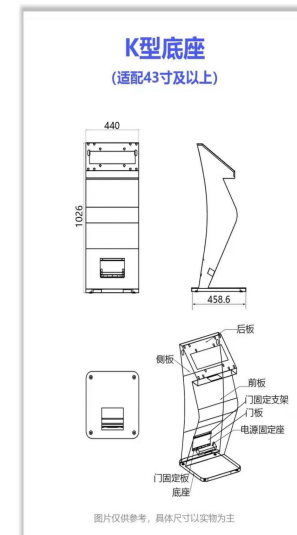

senke®

File Browsing

• You can browse files saved in the system and on connected external USB devices, such as documents, whiteboard writings, videos, pictures, and audio.

Displayable / playable files

	Supported file systems
Still Image	JPG, JPEG, JPE, PNG, BMP, GIF
Motion Image	FLV, 3GP, AVI, M4V, MKV, MOV MP4, MPG, MPEG, TS
BGM	AAC, FLAC, M4A, MP2, MP3, OGG, WAV

Introduction

Specifications

LCD MODULE

Viewable image size (diagonal)	43 inch
Active screen area (W × H) (mm)	530 × 943
Display type	TFT LCD screen
Native resolution	1920 × 1080
Brightness (typical with AG glass)	350 cd/m²
Contrast ratio (typical)	3000 : 1
Aspect Ratio	16 : 9
Viewing angle [°]	178 horizontal / 178 vertical (at CR>10)
Colour	10bit, 1.07B
Response time (typical)	≤5ms
Backlight	Direct LED backlight
Backlight Life	50000 hours

INTEGRATED TOUCH PANEL

Method	Infrared touch
Multi-touch	10 point touch screen
Operating system	Windows 10 (Default windows 10 English professional trial version) Android (optional)
Processor	Intel® Core® i3 3rd generation dual-core Processor
Memory	4GB DDR3 SDRAM
Storage	128GB

POWER

Power requirement	100-240 V

ENVIRONMENTAL CONDITIONS

Operating temperature	0°C to 40°C
Operating humidity	10% to 90%
Operating hours	12 / 7

Drawing

Unit (mm)

CONNECTIVITY

Power x 1
Audio input x 1
Audio output x 1
HDMI x 1, USB x 4
VGA x 1
LAN x 1 (RJ-45)
USB x 6

Interface

PROTECTIVE GLASS

Material	3.0 mm Tempered glass
Surface treatment	Anti-glare coating (55" and above size can make)
Surface hardness	6-7 H

PHYSICAL SPECIFICATIONS

Dimensions (with wall mount : W × H × D) (mm)	577 × 988 × 61.1
Packaging dimensions (W × H × D) (mm)	689 × 1064 × 121
Net weight (with wall mount)	13.3 kg
Gross weight (with box)	16.6 kg
Mounting interface	300 × 300
Supported orientation	Landscapes

wall mount bracket
Remote
Pointer
Passive pen
Power plug (power cable 1.2 meter)

ACCESSORIES