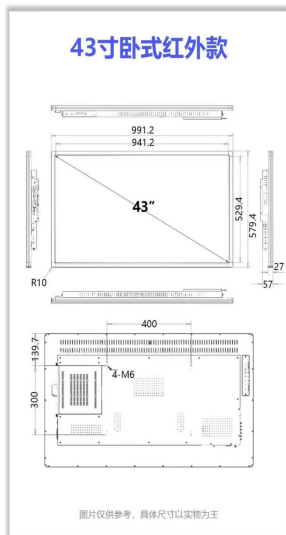

senke®

File Browsing

• You can browse files saved in the system and on connected external USB devices, such as documents, whiteboard writings, videos, pictures, and audio.

Displayable / playable files

	Supported file systems
Still Image	JPG, JPEG, JPE, PNG, BMP, GIF
Motion Image	FLV, 3GP, AVI, M4V, MKV, MOV MP4, MPG, MPEG, TS
BGM	AAC, FLAC, M4A, MP2, MP3, OGG, WAV

Introduction

Specifications

LCD MODULE

Viewable image size (diagonal)	43 inch
Active screen area (W × H) (mm)	530 × 943
Display type	TFT LCD screen
Native resolution	1920 × 1080
Brightness (typical with AG glass)	350 cd/m²
Contrast ratio (typical)	3000 : 1
Aspect Ratio	16 : 9
Viewing angle [°]	178 horizontal / 178 vertical (at CR>10)
Colour	10bit, 1.07B
Response time (typical)	≤5ms
Backlight	Direct LED backlight
Backlight Life	50000 hours

INTEGRATED TOUCH PANEL

Method	Infrared touch
Multi-touch	10 point touch screen
Operating system	Windows 10 (Default windows 10 English professional trial version) Android (optional)
Processor	Intel® Core® i3 3rd generation dual-core Processor
Memory	4GB DDR3 SDRAM
Storage	128GB

POWER

Power requirement	100-240 V

ENVIRONMENTAL CONDITIONS

Operating temperature	0°C to 40°C
Operating humidity	10% to 90%
Operating hours	12 / 7

Drawing

Unit (mm)

CONNECTIVITY

Power x 1
Audio input x 1
Audio output x 1
HDMI x 1, USB x 4
VGA x 1
LAN x 1 (RJ-45)
USB x 6

Interface

PROTECTIVE GLASS

Material	3.0 mm Tempered glass
Surface treatment	Anti-glare coating (55" and above size can make)
Surface hardness	6-7 H

PHYSICAL SPECIFICATIONS

Dimensions (with wall mount : W × H × D) (mm)	577 × 988 × 61.1
Packaging dimensions (W × H × D) (mm)	689 × 1064 × 121
Net weight (with wall mount)	13.3 kg
Gross weight (with box)	16.6 kg
Mounting interface	300 × 300
Supported orientation	Landscapes

wall mount bracket
Remote
Pointer
Passive pen
Power plug (power cable 1.2 meter)

ACCESSORIES